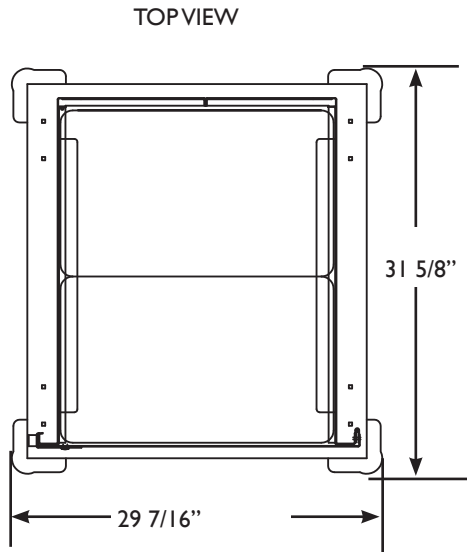

STANDARD FEATURES

- All stainless steel construction
- Side panels are recessed inside frame for added protection
- One continuous hinge for door
- Durable and easy to clean
- Both models have 6" balloon-type non-marking casters, 2 swivel with brake and 2 rigid
- Four corner non-marking bumpers
- Both models have two ergonomic vertical handles bolted into a reinforcement plate
- Cardholder mounted on side of cart for ease of identification
- **ET20A and ET24A6 fits 12.73" x 21.4" (32.41 cm x 54.38 cm) retherm tray (conduction) and 12.8" (32.51 cm) x 20.87" (53.0 cm) retherm tray (convection)**
- Bottom of each unit is designed as a two-tray shelf
- All models have full 270° door swing with a catch for the open position
- Stainless steel gravity latch
- Removable tray slides for easy cleaning

AVAILABLE OPTIONS

- Tow Hitch

Model # ET20A
Shown

Enclosed Stainless Steel Transport/Retrieval Carts						
Model	Tray Capacity*	Shelf Spacing	Height	Width	Depth	Weight
ET20A	20	4.0"	50.5" (128.3 cm)	29.4375" (74.8 cm)	31.625" (80.3 cm)	150 lbs (68.0 kg)
ET24A6	24	4.0"	58.5" (148.6 cm)	29.4375" (74.8 cm)	31.625" (80.3 cm)	160 lbs (72.5 kg)

...better by degrees.

Model # ET20A - 20 tray capacity cabinet, ET24A6 - 24 tray capacity cabinet
Enclosed Stainless Steel Transport/Retrieval Cart

Aladdin Temp-Rite® Model # ET20A, ET24A6 - Enclosed Stainless Steel Transport/Retrieval Cart