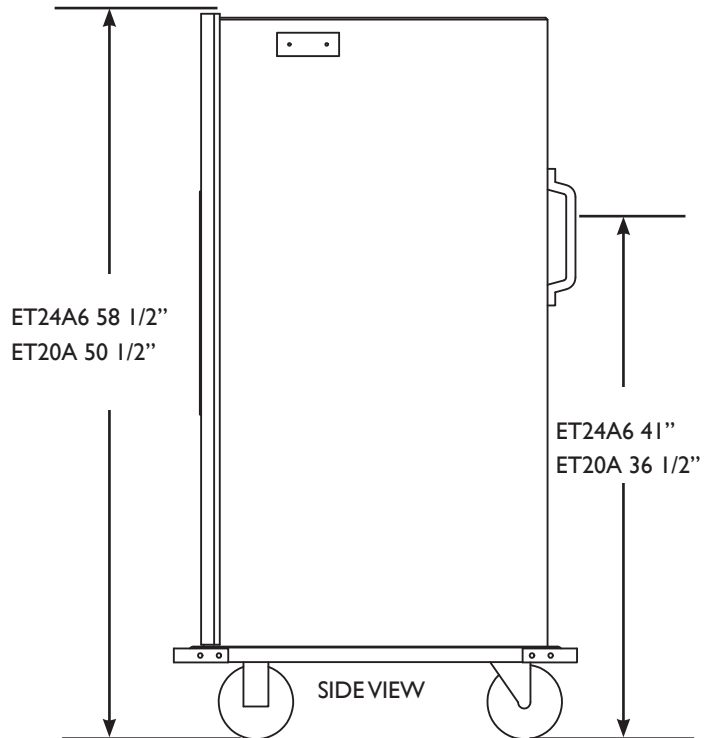

P. O. Box 2978 Hendersonville, TN 37077-2978
Toll Free 1-800-888-8018 | Fax 615-338-3621
www.aladdintemprite.com

...better by degrees.