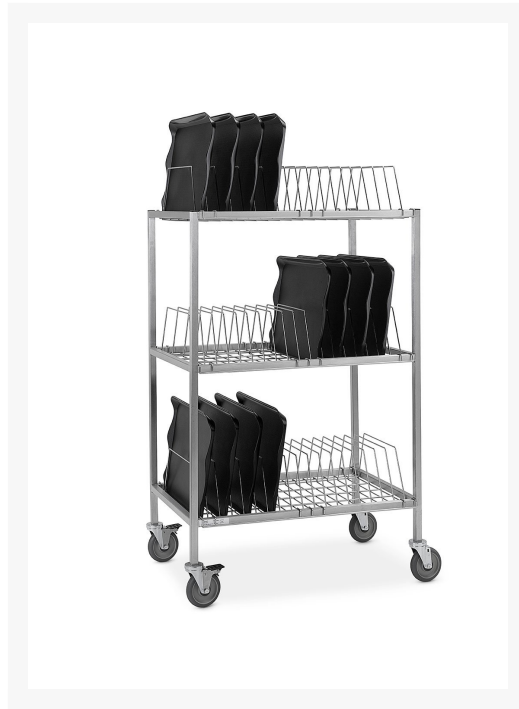

Room Service Tray Drying and Storage Rack - RSTDR54

Product Images

Description

Standard Features:

- 54-tray total capacity (18 trays per shelf)
- Welded stainless steel tube frame
- Includes 3-stainless steel wire forms
- (4) 5-inch swivel casters (2 equipped with locking brake)
- Designed for easy tray insertion and removal
- Easy to clean
- Made in the USA
- NSF Listed

Additional Information

Model #	RSTDR54
Capacity Type	Trays
Caster Size	5"
Caster Type	Stem
Warranty	1-yr parts, 90-days labor
Technical Note	The addition of options may change the electrical requirements and/or equipment dimensions. Please refer to spec sheet for additional information.
Country of Manufacture	United States
Spec Sheet	View
GTIN	00849502012643