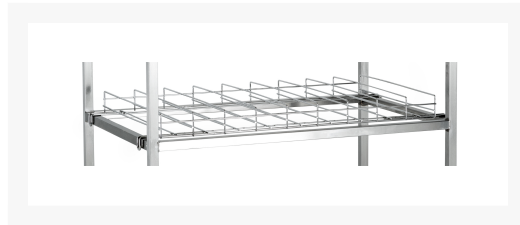

Wire Shelf for Allure® Soup Domes - J88S

Product Images

Description

Wire Rack Shelf for Allure® Soup Domes - J88S

Additional Information

Model #	J88S
Capacity Type	Domes
Technical Note	The addition of options may change the electrical requirements and/or equipment dimensions. Please refer to spec sheet for additional information.
Country of Manufacture	United States
Spec Sheet	View
GTIN	00849502012964