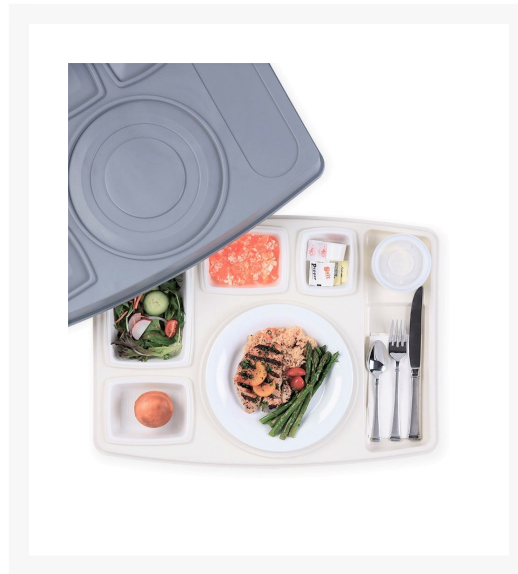

## Century I Insulated Tray Cover, Gray/Ivory (10 per case) - T457P

## Additional Information

---

Sales Code	T457P
Function	Cover
Type	Reusable
Style	Century I
Color	Gray
Color Swatch	Gray
System	Insulated Trays
Carton CF	5.1
Carton Weight/Lbs	28.500000
Country of Manufacture	United States
Spec Sheet	<a href="#">View</a>
GTIN	00849502002385