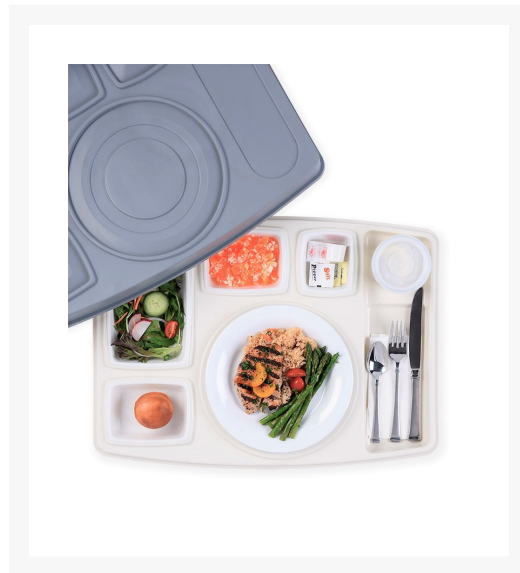

Century I Insulated Tray Server, Ivory (10 per case) - S455P

Product Images